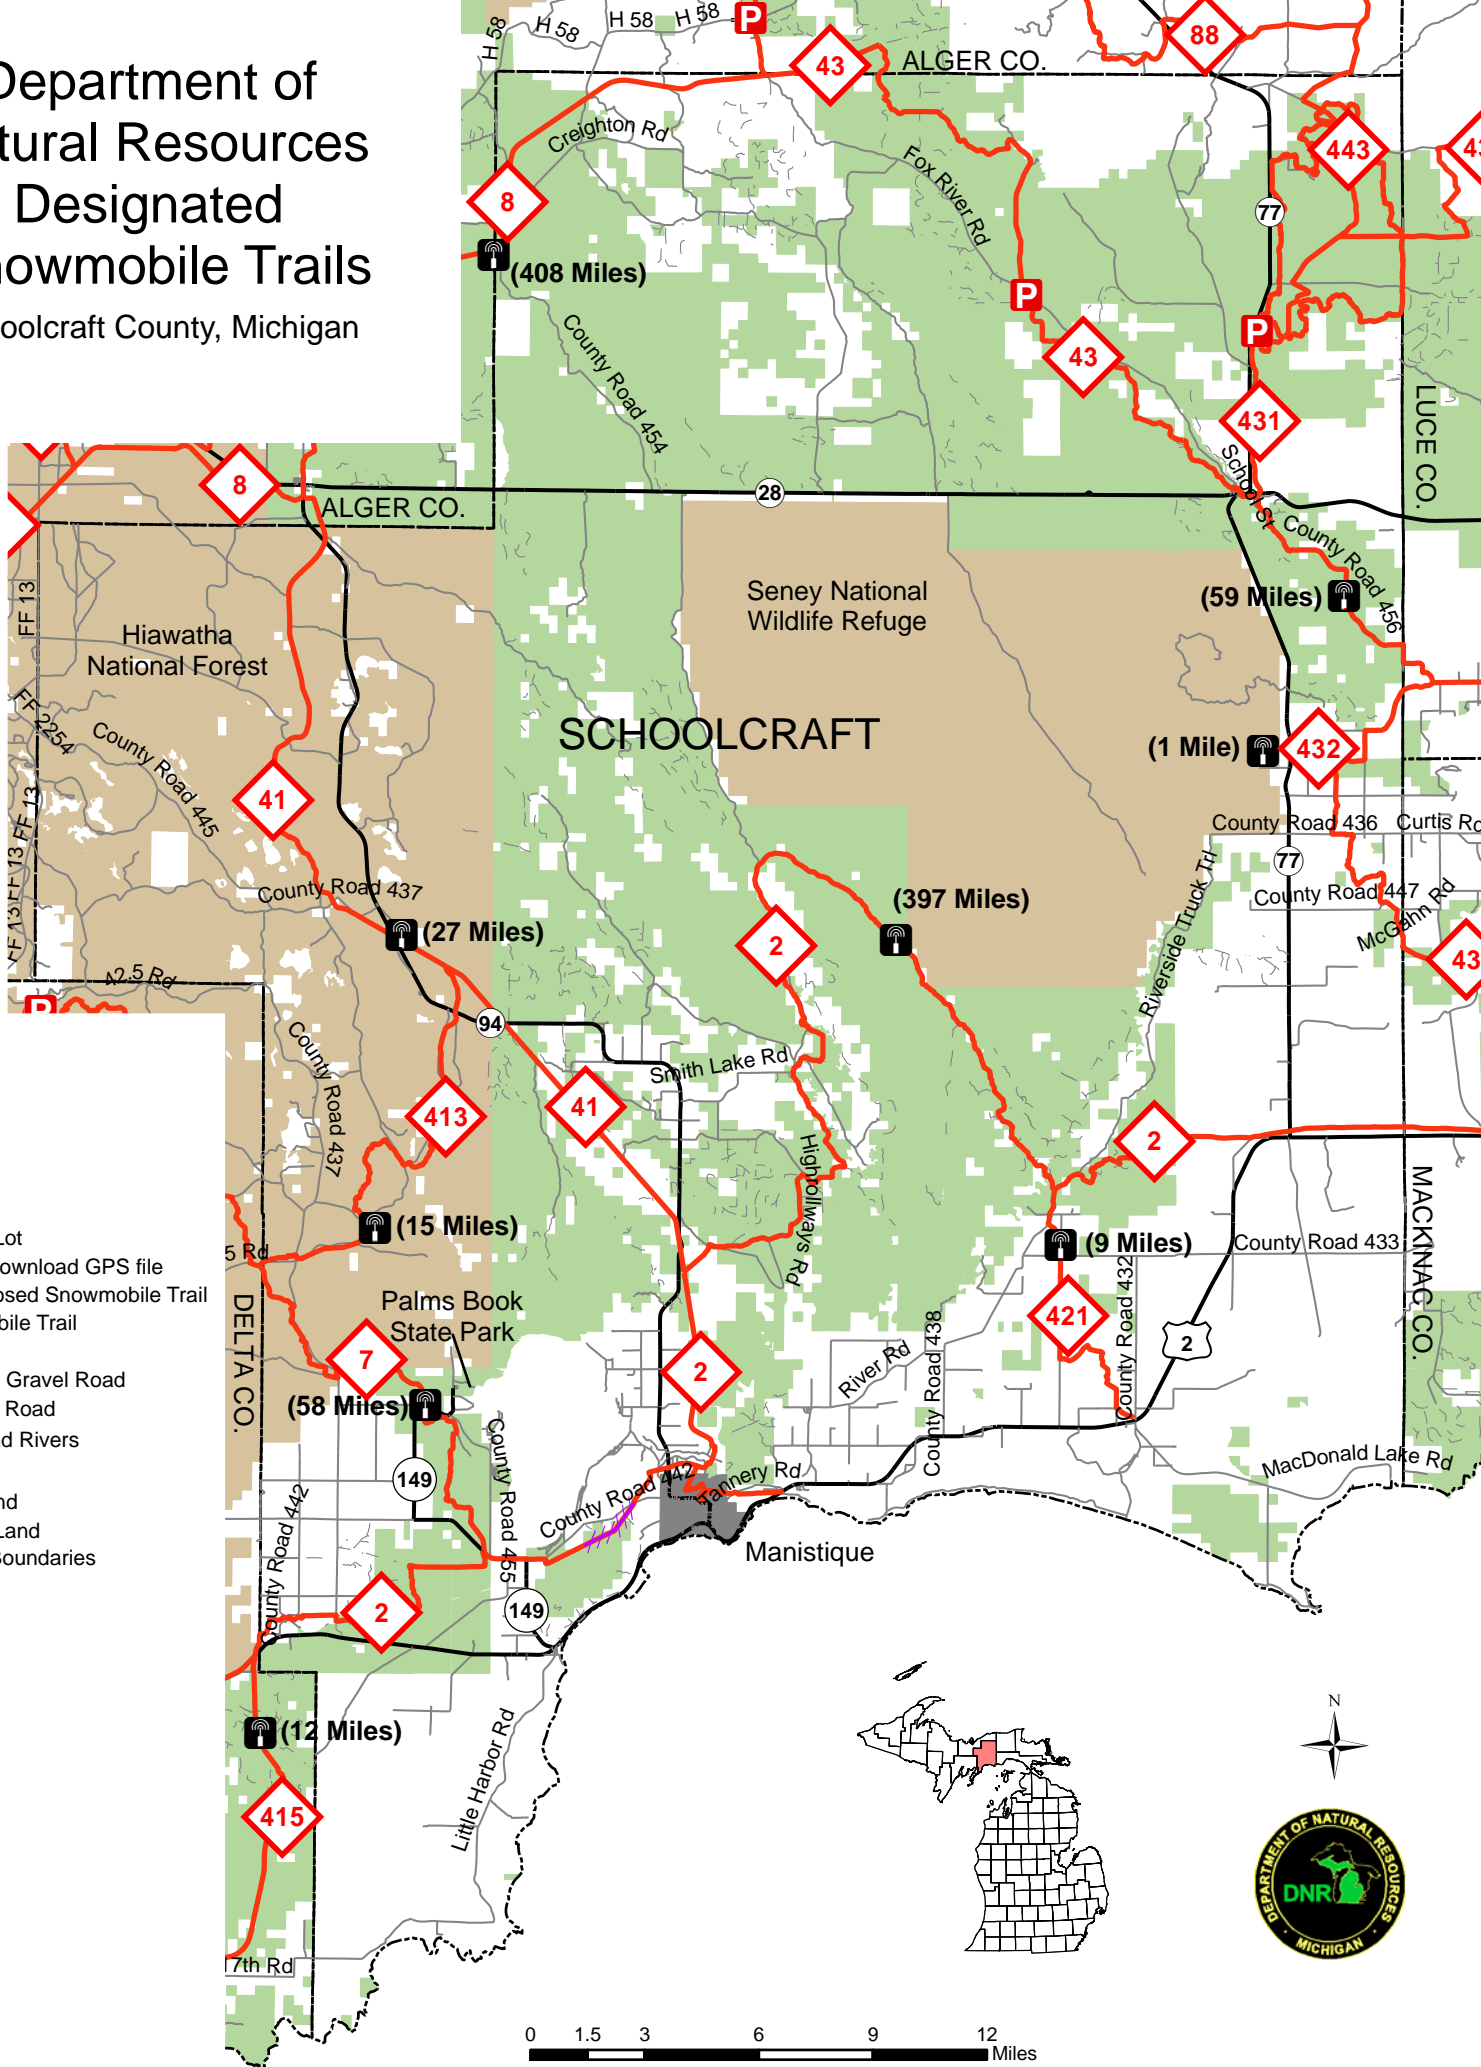

Department of Natural Resources Designated Snowmobile Trails

Schoolcraft County, Michigan

- Legend**
- Parking Lot
 - Link to Download GPS file
 - Temp Closed Snowmobile Trail
 - Snowmobile Trail
 - Highway
 - Paved or Gravel Road
 - Poor Dirt Road
 - Lakes and Rivers
 - Cities
 - State Land
 - Federal Land
 - County Boundaries