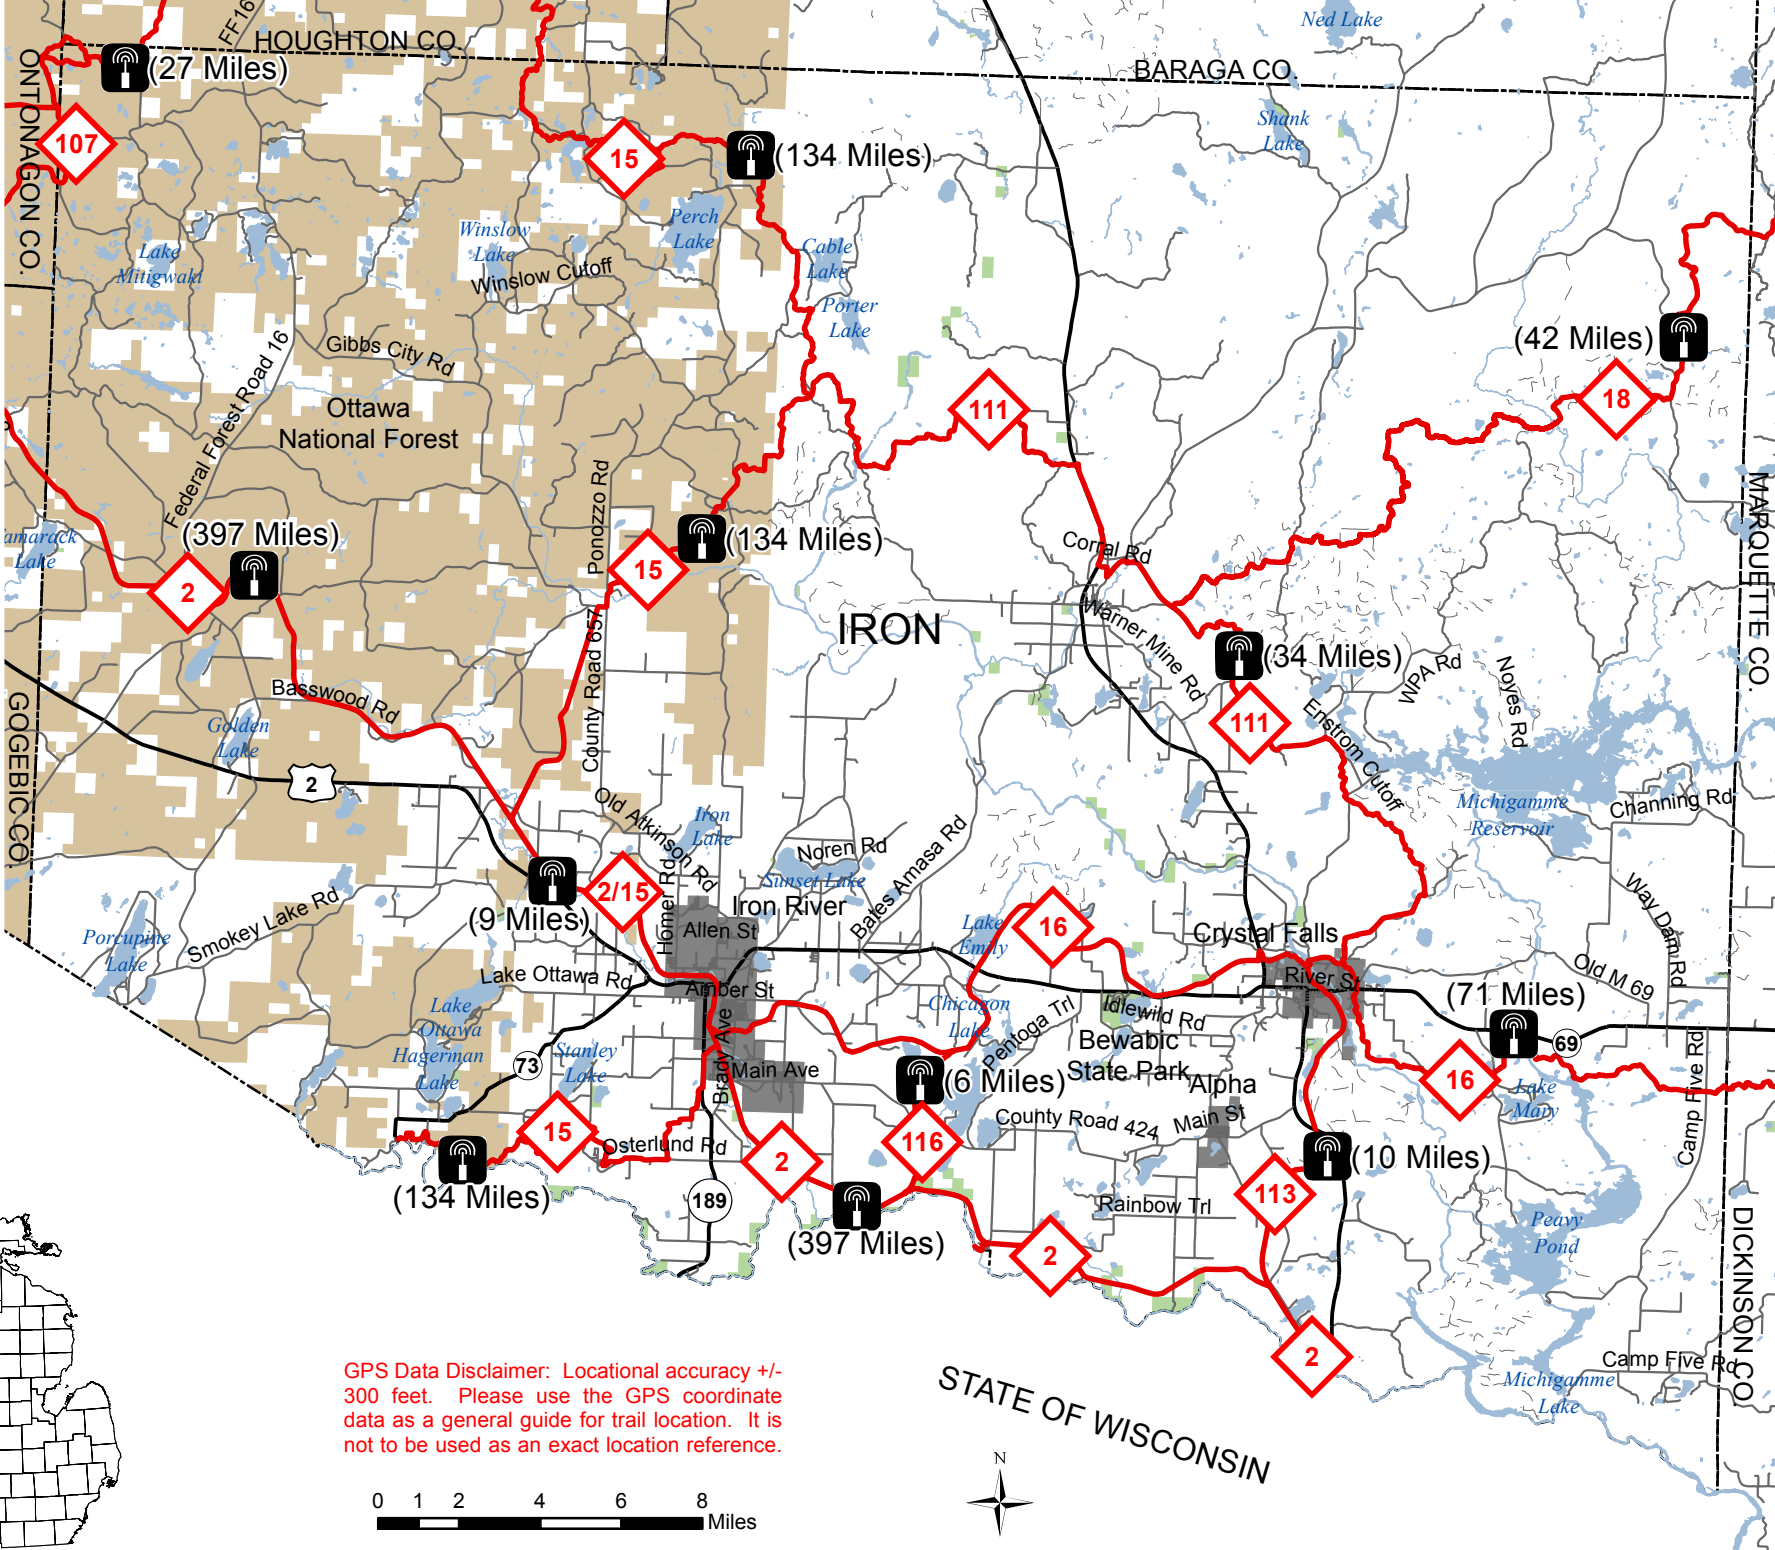

Department of Natural Resources
 Designated
 Snowmobile Trails
 Iron County, Michigan

- Legend**
- Parking Lot
 - Link to Download GPS file
 - Snowmobile Trail
 - Highway
 - Paved or Gravel Road
 - Poor Dirt Road
 - Lakes and Rivers
 - Cities
 - State Land
 - Federal Land
 - County Boundaries

GPS Data Disclaimer: Locational accuracy +/- 300 feet. Please use the GPS coordinate data as a general guide for trail location. It is not to be used as an exact location reference.