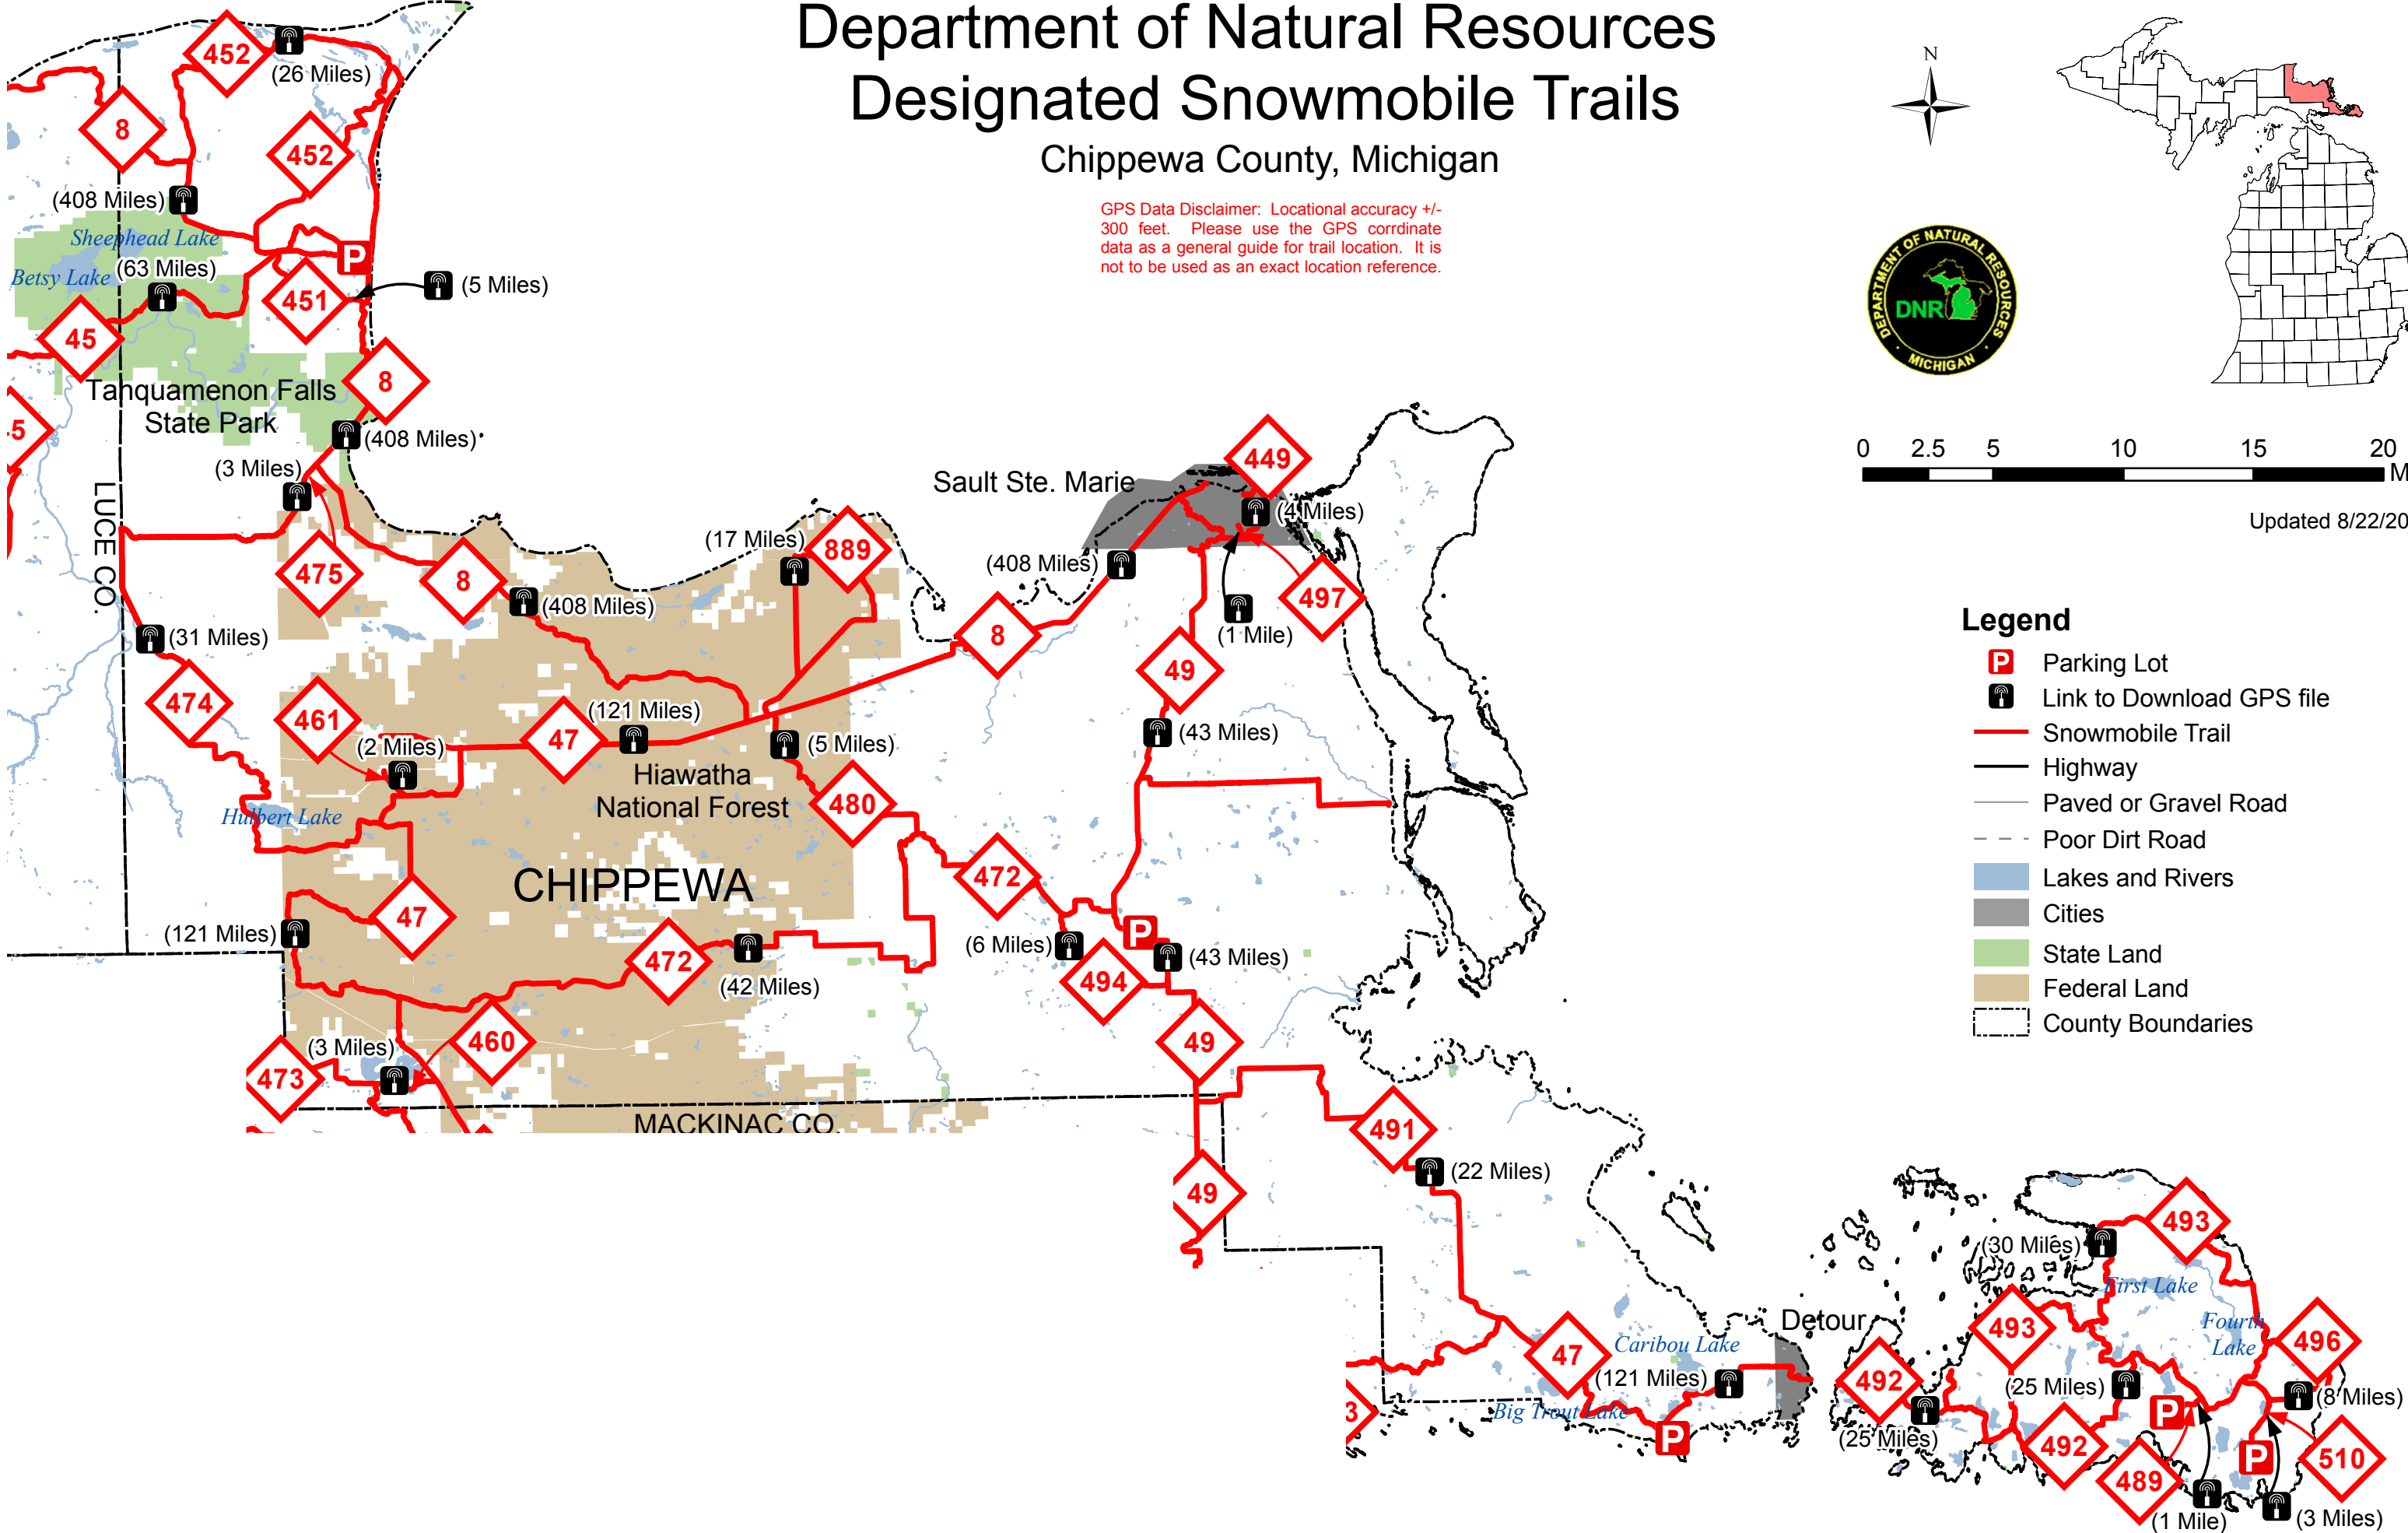

# Department of Natural Resources Designated Snowmobile Trails Chippewa County, Michigan

GPS Data Disclaimer: Locational accuracy +/- 300 feet. Please use the GPS coordinate data as a general guide for trail location. It is not to be used as an exact location reference.

Updated 8/22/2011

- Legend**
- Parking Lot
  - Link to Download GPS file
  - Snowmobile Trail
  - Highway
  - Paved or Gravel Road
  - Poor Dirt Road
  - Lakes and Rivers
  - Cities
  - State Land
  - Federal Land
  - County Boundaries